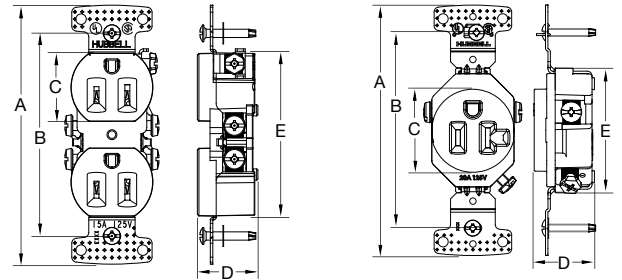

Straight Blade Devices

Residential Grade Duplex and Decorator Receptacles

15A 125V Duplex and Decorator Weather Resistant and Tamper-Resistant Receptacles

Product Dimensions Inches (mm)

	Duplex	Decorator	Single	Single Decorator
A	4.19" (106.4)	4.19" (106.4)	4.20" (106.7)	4.20" (106.7)
B	3.28" (83.3)	3.28" (83.3)	3.28" (83.3)	3.28" (83.3)
C	1.41" (35.8)	—	1.41" (35.8)	—
D	0.93" (23.6)	0.93" (23.6)	1.01" (25.7)	1.01" (25.7)
E	2.62" (66.6)	2.62" (66.6)	2.08" (52.8)	2.08" (52.8)

Wiring		Push and Side Wired	
Grounding		Self-Grounding	
Rating	Color	Duplex	Decorator
NEMA 5-15,	Black	RR15SBKWRTR	RRD15SBKWRTR
15A 125V	Brown	RR15SWRTR	RRD15SWRTR
	Gray	RR15SGYWRTR	RRD15SGYWRTR
	Ivory	RR15IWRTR	RRD15IWRTR
	Light Almond	RR15SLAWRTR	RRD15SLAWRTR
	White	RR15SWRTR	RRD15SWRTR

Note: See page R-6 for tamper-resistant and weather resistant descriptions.

Residential Grade Single and Single Decorator Receptacles

15A and 20A 125V and 250V Single Self-Grounding Receptacles

Style	Color	Standard		Tamper-Resistant		Weather Resistant	Weather Resistant Tamper-Resistant
		Duplex	Decorator	Duplex	Decorator	Duplex	Duplex
NEMA 5-15, 15A 125V 	Almond	—	—	RR151ALTR	RRD151ALTR	—	RR151ALWRTR
	Black	RR151BK	RRD151BK	RR151BKTR	RRD151BKTR	—	RR151BKWRTR
	Brown	RR151	RRD151	RR151TR	RRD151TR	—	RR151WRTR
	Gray	RR151GY	RRD151GY	RR151GYTR	RRD151GYTR	—	RR151GYWRTR
	Ivory	RR151I	RRD151I	RR151ITR	RRD151ITR	—	RR151IWRTR
	Light Almond	RR151LA	RRD151LA	RR151LATR	RRD151LATR	—	RR151LAWRTR
	White	RR151W	RRD151W	RR151WTR	RRD151WTR	—	RR151WWRTR
NEMA 5-20, 20A 125V 	Almond	—	—	RR201ALTR	RRD201ALTR	—	RR201ALWRTR
	Black	RR201BK	RRD201BK	RR201BKTR	RRD201BKTR	—	RR201BKWRTR
	Brown	RR201	RRD201	RR201TR	RRD201TR	—	RR201WRTR
	Gray	RR201GY	RRD201GY	RR201GYTR	RRD201GYTR	—	RR201GYWRTR
	Ivory	RR201I	RRD201I	RR201ITR	RRD201ITR	—	RR201IWRTR
	Light Almond	RR201LA	RRD201LA	RR201LATR	RRD201LATR	—	RR201LAWRTR
	White	RR201W	RRD201W	RR201WTR	RRD201WTR	—	RR201WWRTR
NEMA 6-15, 15A 250V 	Almond	—	—	—	—	RR155ALWR	—
	Black	RR155BK	RRD155BK	—	—	RR155BKWR	—
	Brown	RR155	RRD155	—	—	RR155WR	—
	Gray	RR155GY	RRD155GY	—	—	RR155GYWR	—
	Ivory	RR155I	RRD155I	—	—	RR155IWR	—
	Light Almond	RR155LA	RRD155LA	—	—	RR155LAWR	—
White	RR155W	RRD155W	—	—	RR155WWR	—	
NEMA 6-20, 20A 250V 	Almond	—	—	—	—	RR205ALWR	—
	Black	RR205BK	RRD205BK	—	—	RR205BKWR	—
	Brown	RR205	RRD205	—	—	RR205WR	—
	Gray	RR205GY	RRD205GY	—	—	RR205GYWR	—
	Ivory	RR205I	RRD205I	—	—	RR205IWR	—
	Light Almond	RR205LA	RRD205LA	—	—	RR205LAWR	—
White	RR205W	RRD205W	—	—	RR205WWR	—